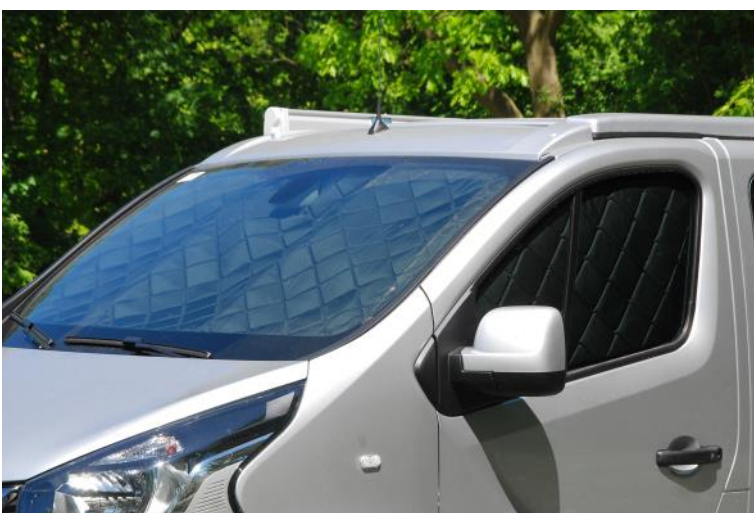

Mosquito net for tailgate
295001248034

Isotherm set driver's cap (standard equipment)
285001239016

Protects against heat and cold and prevents for
looking into the vehicle.

Reference: The Isotherm set for the driver's cap is
included in the standard equipment of the
Westfalia Michelangelo.