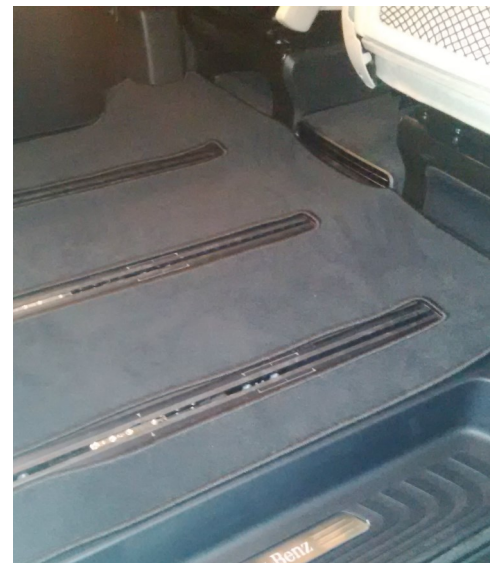

Elegant carpet, passenger area

Carpet for 2 rails

288040248113

508318

Carpet for 3 rails

288040248115

508319